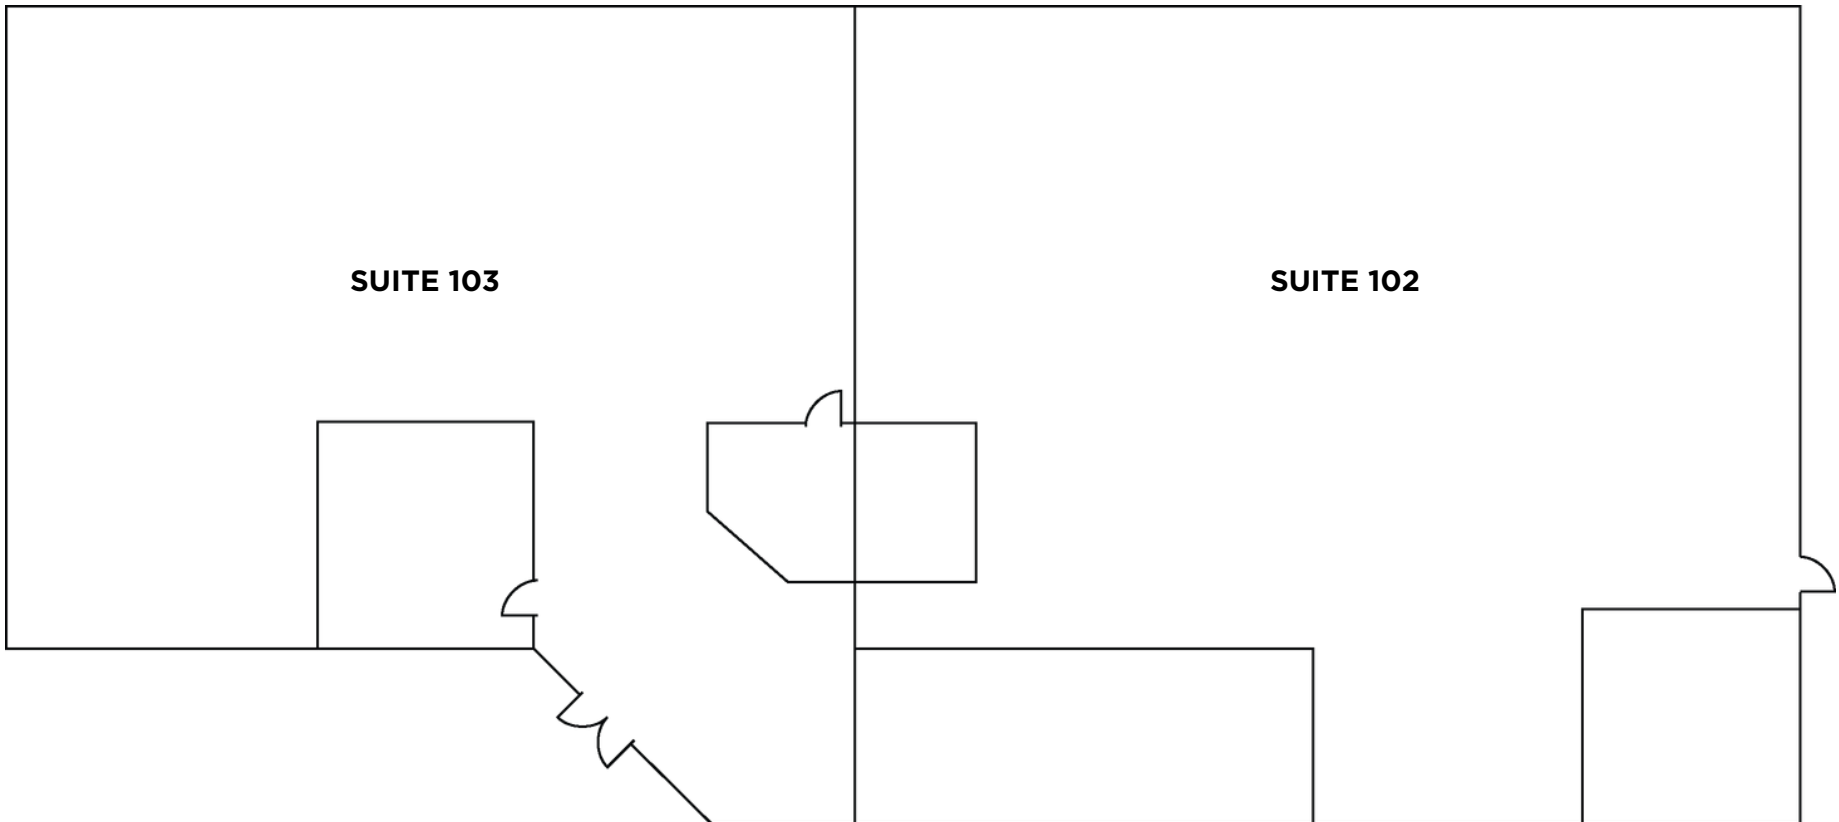

- ±5,850 SF versatile ground-floor flex suite
- Demising options to ±2,600 SF or ±3,250 SF suites
- Located within a well-maintained two-story building totaling ±13,000 SF
- Highly visible corner location in the Sorrento Valley business corridor
- Excellent building signage opportunities
- Plenty of on-site parking for employees and visitors
- Immediate freeway connectivity

SORRENTO VALLEY ROAD

HIGHLY VISIBLE SORRENTO VALLEY LOCATION • EASY ACCESS TO 1-5 • 3.5/1,000 SF AVAILABLE PARKING

FLOOR PLAN

±5,850 SF GROUND FLOOR FLEX SUITE

SUITE 103

- ±2,600 SF
- Open office, Private office, Reception/Lobby, Restroom
- Available Now

SUITE 102

- ±3,250 SF
- Open office, Private offices, Utility Room/Stairwell, Restroom
- Available 2/1/27

SUBJECT PROPERTY

 Ample Surface Parking
3.5/1,000 SF

3323 Carmel Mountain Rd

10
MINUTES TO
DEL MAR

10
MINUTES TO
LA JOLLA